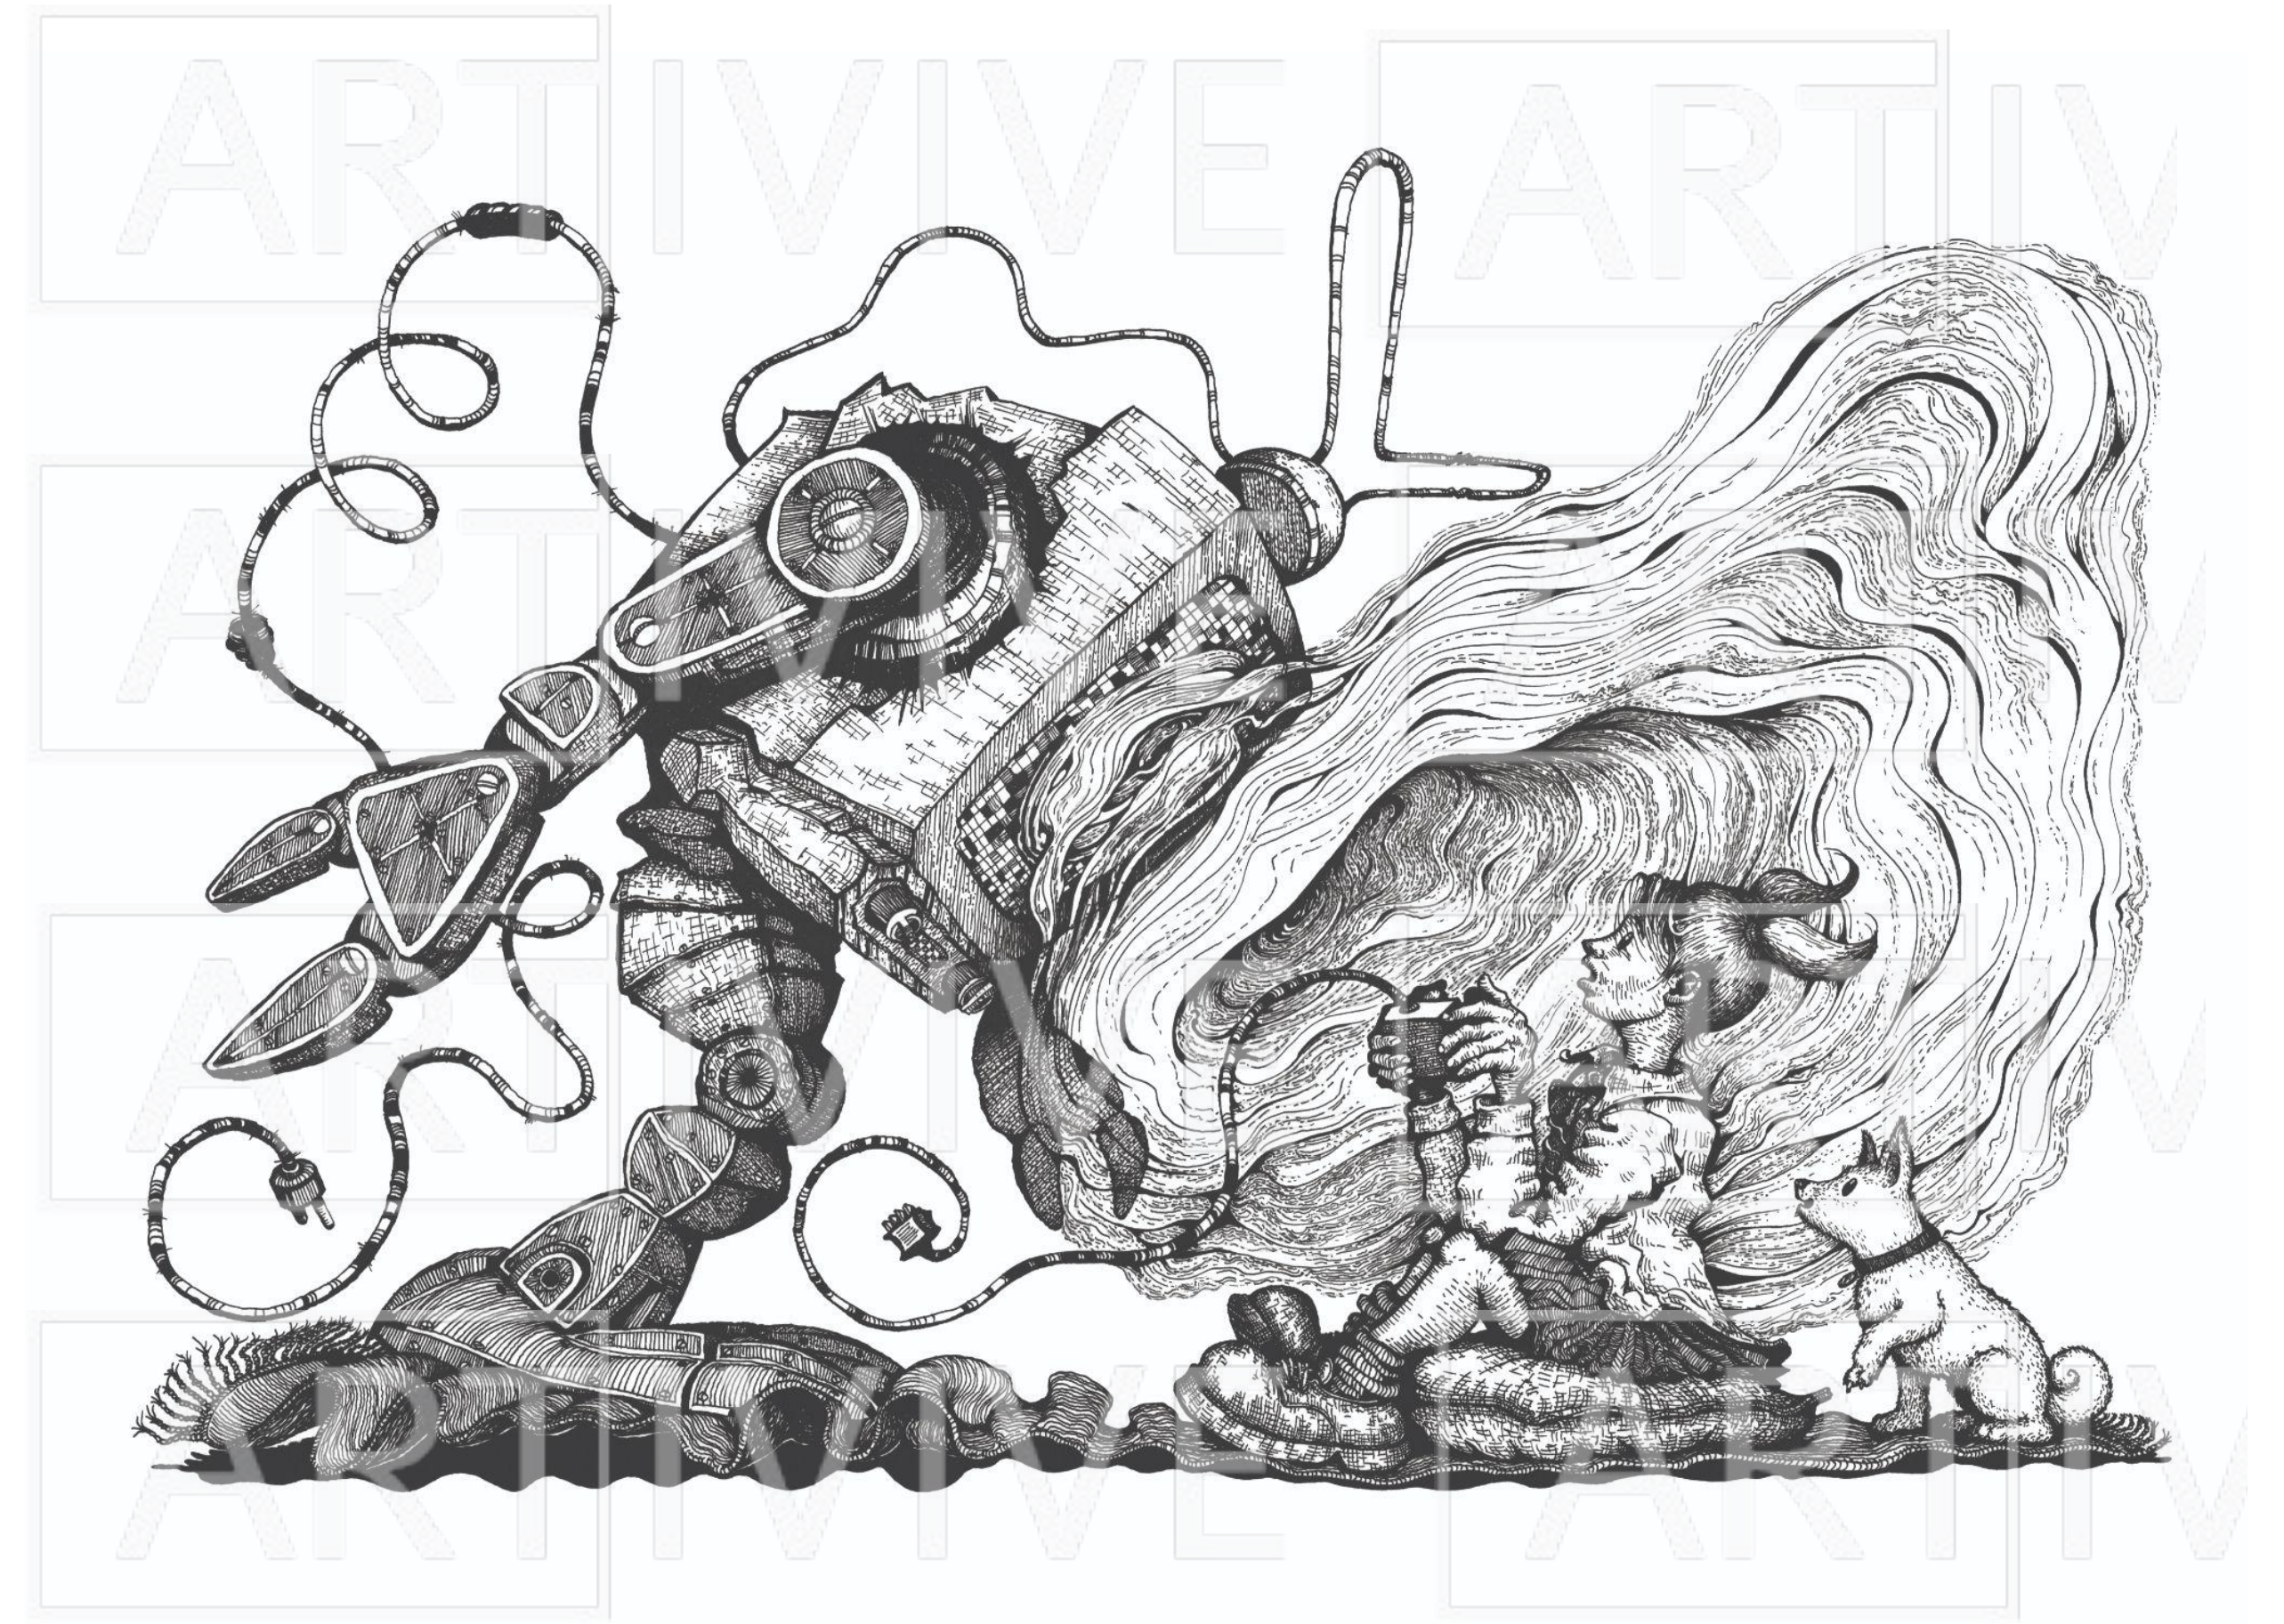

ARTIVIVE

AR ART EXHIBITION ON-DEMAND
Through The Portal

SUMMARY

THROUGH THE PORTAL

The artworks in this exhibition are representations of portals, worlds on the other side of these portals and the journey in between. Some artworks are inspired by John Tenniel's illustrations of Alice in Wonderland and Through the Looking Glass by Lewis Carroll. 'The Lost Girl and The Helium Dog' follows the idea of Alice in an alternate universe. Inspiration also came from daily sketches, Eadweard Muybridge's walking man photographs and my idea of what one would find or become when reaching a world on the other side.

Artworks: 15

Featured artists: Benjamin Mitchley

ARTWORKS

The Portal

The original artwork was created with Pen and India Ink on Fabriano.

'The Portal', 'The Lost Girl and The Helium Dog' and 'Android Bunny' grouped together, follows the idea of Alice in an alternate universe. An avid gamer and her faithful companion are pulled into a test pattern portal and transported to a land of android bunnies, television sets and bunny ears.

please print this page
to test the artworks

Install the **Artive app**
and view the **artworks**
through your smartphone

ARTWORKS

The Lost Girl And The Helium Dog

The original artwork was created with Pen and India Ink on Fabriano.

'The Portal', 'The Lost Girl and The Helium Dog' and 'Android Bunny' grouped together, follows the idea of Alice in an alternate universe. An avid gamer and her faithful companion are pulled into a test pattern portal and transported to a land of android bunnies, television sets and bunny ears.